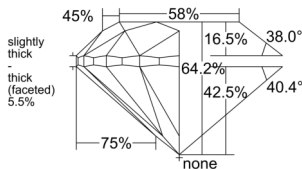

GIA®

FACSIMILE

GIA REPORT 7558021245

Verify this report at GIA.edu

GIA NATURAL DIAMOND DOSSIER®

April 13, 2026
GIA Report Number 7558021245
Shape and Cutting Style ..... Round Brilliant
Measurements ..... 5.50 - 5.55 x 3.55 mm

GRADING RESULTS

Carat Weight ..... 0.70 carat
Color Grade ..... H
Clarity Grade VS1
Cut Grade ..... Very Good

ADDITIONAL GRADING INFORMATION

Polish ..... Excellent
Symmetry ..... Excellent
Fluorescence ..... None
Clarity Characteristics..... Crystal, Cloud, Needle, Pinpoint
Inscription(s): GIA 7558021245

PROPORTIONS

Profile to actual proportions