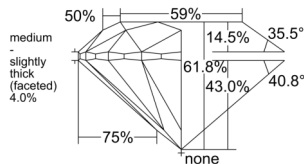

GIA®

FACSIMILE

GIA REPORT

7558034476

Verify this report at GIA.edu

GIA NATURAL DIAMOND DOSSIER®

April 14, 2026

GIA Report Number 7558034476

Shape and Cutting Style ..... Round Brilliant

Measurements ..... 5.67 - 5.70 x 3.51 mm

GRADING RESULTS

Carat Weight ..... 0.71 carat

Color Grade ..... F

Clarity Grade S11

Cut Grade ..... Excellent

ADDITIONAL GRADING INFORMATION

Polish ..... Excellent

Symmetry ..... Very Good

Fluorescence ..... None

Clarity Characteristics ..... Crystal, Cloud

Inscription(s): GIA 7558034476

PROPORTIONS

Profile to actual proportions

GRADING SCALES

GIA COLOR SCALE

COLORLESS	D
	E
	F
	G
	H
	I
	J
NEAR COLORLESS	K
	L
Faint	M
	N
	O
	P
	Q
Very Light	R
	S
	T
	U
	V
	W
	X
	Y
Light	Z

GIA CLARITY SCALE

FLAWLESS	VERY VERY SLIGHTLY INCLUDED	VVS₁	VVS₂	VS₁	VS₂	S1₁	S1₂	I₁	I₂	I₃			
											VERY SLIGHTLY INCLUDED	SLIGHTLY INCLUDED	INCLUDED

GIA CUT SCALE

EXCELLENT
VERY GOOD
GOOD
FAIR
POOR