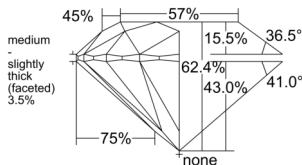

GIA®

FACSIMILE

GIA REPORT 7558040056

Verify this report at GIA.edu

GIA NATURAL DIAMOND DOSSIER®

April 16, 2026
GIA Report Number 7558040056
Shape and Cutting Style ..... Round Brilliant
Measurements ..... 4.89 - 4.91 x 3.06 mm

GRADING RESULTS

Carat Weight ..... 0.45 carat
Color Grade ..... K
Clarity Grade VVS1
Cut Grade ..... Excellent

ADDITIONAL GRADING INFORMATION

Polish ..... Excellent
Symmetry ..... Excellent
Fluorescence ..... None
Clarity Characteristics ..... Pinpoint
Inscription(s): GIA 7558040056

PROPORTIONS

GRADING SCALES

GIA COLOR SCALE	GIA CLARITY SCALE	GIA CUT SCALE
COLOURLESS	FLAWLESS	EXCELLENT
D	INTERNALLY FLAWLESS	
E	VVS₁	VERY GOOD
F		
G	VS₁	GOOD
H		
I	SI₁	FAIR
J		
K	I₁	POOR
L		
M	I₂	
N		
O	I₃	
P		
Q		
R		
S		
T		
U		
V		
W		
X		
Y		
Z