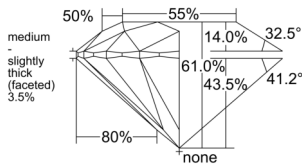

GIA®

FACSIMILE

GIA REPORT

7558041954

Verify this report at GIA.edu

GIA NATURAL DIAMOND DOSSIER®

April 14, 2026
GIA Report Number 7558041954
Shape and Cutting Style ..... Round Brilliant
Measurements ..... 5.30 - 5.34 x 3.24 mm

GRADING RESULTS

Carat Weight ..... 0.55 carat
Color Grade ..... E
Clarity Grade S11
Cut Grade ..... Excellent

ADDITIONAL GRADING INFORMATION

Polish ..... Excellent
Symmetry ..... Excellent
Fluorescence ..... None
Clarity Characteristics..... Cloud, Crystal, Feather
Inscription(s): GIA 7558041954

PROPORTIONS

Profile to actual proportions