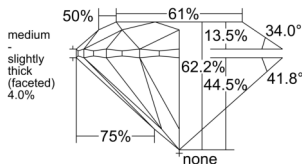

GIA®

FACSIMILE

GIA REPORT

7558052668

Verify this report at GIA.edu

GIA NATURAL DIAMOND DOSSIER®

April 17, 2026
GIA Report Number 7558052668
Shape and Cutting Style ..... Round Brilliant
Measurements ..... 5.37 - 5.41 x 3.35 mm

GRADING RESULTS

Carat Weight ..... 0.60 carat
Color Grade I
Clarity Grade S11
Cut Grade ..... Excellent

ADDITIONAL GRADING INFORMATION

Polish ..... Excellent
Symmetry ..... Excellent
Fluorescence ..... None
Clarity Characteristics ..... Cloud, Crystal, Feather
Inscription(s): GIA 7558052668

PROPORTIONS

Profile to actual proportions