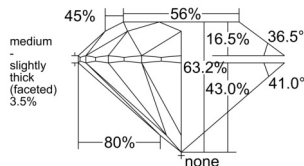

GIA®

FACSIMILE

GIA REPORT

7558062344

Verify this report at GIA.edu

GIA NATURAL DIAMOND DOSSIER®

April 17, 2026

GIA Report Number 7558062344

Shape and Cutting Style ..... Round Brilliant

Measurements ..... 5.34 - 5.37 x 3.39 mm

GRADING RESULTS

Carat Weight ..... 0.60 carat

Color Grade ..... E

Clarity Grade VS1

Cut Grade ..... Excellent

ADDITIONAL GRADING INFORMATION

Polish ..... Excellent

Symmetry ..... Excellent

Fluorescence ..... Faint

Clarity Characteristics..... Crystal, Pinpoint

Inscription(s): GIA 7558062344

PROPORTIONS

Profile to actual proportions

GRADING SCALES

GIA COLOR SCALE

COLORLESS	D
	E
	F
	G
	H
	I
	J
NEAR COLORLESS	K
	L
Faint	M
	N
	O
	P
Very Light	Q
	R
	S
	T
	U
	V
	W
	X
	Y
Light	Z

GIA CLARITY SCALE

FLAWLESS	INTERNAL FLAWLESS	
		FLAWLESS
VERY VERY SLIGHTLY INCLUDED	VVS₁	
	VVS₂	
VERY SLIGHTLY INCLUDED	VS₁	
	VS₂	
SLIGHTLY INCLUDED	SI₁	
	SI₂	
INCLUDED	I₁	
	I₂	
	I₃	

GIA CUT SCALE

EXCELLENT
VERY GOOD
GOOD
FAIR
POOR