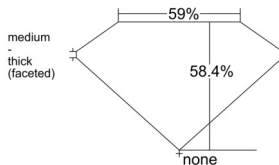

GIA®

FACSIMILE

GIA REPORT 7558062626

Verify this report at GIA.edu

GIA NATURAL DIAMOND DOSSIER®

April 17, 2026
GIA Report Number 7558062626
Shape and Cutting Style ..... Heart Brilliant
Measurements ..... 5.42 x 6.29 x 3.67 mm

GRADING RESULTS

Carat Weight ..... 0.72 carat
Color Grade ..... F
Clarity Grade VS2

ADDITIONAL GRADING INFORMATION

Polish ..... Excellent
Symmetry ..... Excellent
Fluorescence ..... None
Clarity Characteristics ..... Crystal, Feather
Inscription(s): GIA 7558062626

PROPORTIONS

Profile not to actual proportions

GRADING SCALES

GIA COLOR SCALE		GIA CLARITY SCALE			
COLORLESS	D	VERY VERY SLIGHTLY INCLUDED	FLAWLESS		
	E		INTERNALLY FLAWLESS		
	F	VERY SLIGHTLY INCLUDED	VVS₁		
	G		VVS₂		
	H		VS₁		
	NEAR COLORLESS	I	SLIGHTLY INCLUDED	VS₂	
		J		SI₁	
		FAINT	K	INCLUDED	SI₂
			L		I₁
			M		I₂
VERT LIGHT	N	LIGHT	I₃		
	O				
	P				
	Q				
	R