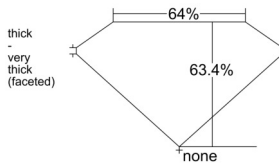

GIA®

FACSIMILE

GIA REPORT

7558063916

Verify this report at GIA.edu

GIA NATURAL DIAMOND DOSSIER®

April 20, 2026
GIA Report Number 7558063916
Shape and Cutting Style ..... Pear Brilliant
Measurements ..... 8.25 x 5.02 x 3.18 mm

GRADING RESULTS

Carat Weight ..... 0.80 carat
Color Grade ..... K
Clarity Grade VS1

ADDITIONAL GRADING INFORMATION

Polish ..... Excellent
Symmetry ..... Excellent
Fluorescence ..... Medium Blue
Clarity Characteristics ..... Crystal
Inscription(s): GIA 7558063916

PROPORTIONS

Profile not to actual proportions

GRADING SCALES

GIA COLOR SCALE		GIA CLARITY SCALE			
COLORLESS	D	VERY VERY SLIGHTLY INCLUDED	FLAWLESS		
	E		INTERNALLY FLAWLESS		
	F		VVS₁		
	G		VVS₂		
	NEAR COLORLESS	H	VERY SLIGHTLY INCLUDED	VS₁	
		I		VS₂	
		FANT	J	SLIGHTLY INCLUDED	SI₁
			K		SI₂
	L		I₁		
	VERY LIGHT		M	INCLUDED	I₂
N			I₃		
O					
P					
LIGHT	Q				
	R				
	S				
	T				
	U				
	V				
W					
X					
Y					
Z