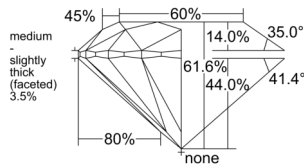

GIA®

FACSIMILE

GIA REPORT 7558069357

Verify this report at GIA.edu

GIA NATURAL DIAMOND DOSSIER®

April 20, 2026
GIA Report Number 7558069357
Shape and Cutting Style ..... Round Brilliant
Measurements ..... 4.94 - 4.95 x 3.05 mm

GRADING RESULTS

Carat Weight ..... 0.46 carat
Color Grade I
Clarity Grade VS1
Cut Grade ..... Excellent

ADDITIONAL GRADING INFORMATION

Polish ..... Excellent
Symmetry ..... Excellent
Fluorescence ..... None
Clarity Characteristics..... Needle, Feather, Pinpoint
Inscription(s): GIA 7558069357

PROPORTIONS

Profile to actual proportions