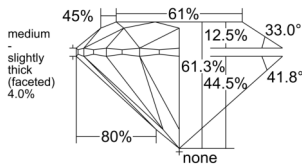

GIA®

FACSIMILE

GIA REPORT 7558070824

Verify this report at GIA.edu

GIA NATURAL DIAMOND DOSSIER®

April 20, 2026
GIA Report Number 7558070824
Shape and Cutting Style ..... Round Brilliant
Measurements ..... 4.73 - 4.76 x 2.91 mm

GRADING RESULTS

Carat Weight ..... 0.40 carat
Color Grade ..... G
Clarity Grade VVS1
Cut Grade ..... Excellent

ADDITIONAL GRADING INFORMATION

Polish ..... Excellent
Symmetry ..... Excellent
Fluorescence ..... None
Clarity Characteristics ..... Pinpoint
Inscription(s): GIA 7558070824

PROPORTIONS

Profile to actual proportions

GRADING SCALES

GIA COLOR SCALE	GIA CLARITY SCALE	GIA CUT SCALE
Colorless	Flawless	Excellent
D	Internally Flawless	
E	VVS₁	Very Good
F		
G	VS₁	Good
H		
I	SI₁	Fair
J		
K	I₁	Poor
L		
M	I₂	
N	I₃	
O		
P		
Q		
R		
S		
T		
U		
V		
W		
X		
Y		
Z