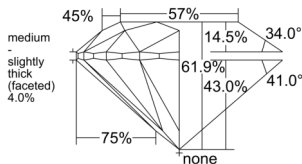

GIA®

FACSIMILE

GIA REPORT 7558073951

Verify this report at GIA.edu

GIA NATURAL DIAMOND DOSSIER®

April 20, 2026
GIA Report Number 7558073951
Shape and Cutting Style ..... Round Brilliant
Measurements ..... 4.54 - 4.58 x 2.82 mm

GRADING RESULTS

Carat Weight ..... 0.36 carat
Color Grade ..... F
Clarity Grade VS1
Cut Grade ..... Excellent

ADDITIONAL GRADING INFORMATION

Polish ..... Very Good
Symmetry ..... Excellent
Fluorescence ..... None
Clarity Characteristics ..... Feather, Cloud, Pinpoint
Inscription(s): GIA 7558073951

PROPORTIONS

Profile to actual proportions

GRADING SCALES

GIA COLOR SCALE	GIA CLARITY SCALE	GIA CUT SCALE	
D	FLAWLESS	EXCELLENT	
E	INTERNALLY FLAWLESS		
F		VVS₁	VERY GOOD
G	VVS₂		
H	VS₁	GOOD	
I	VS₂		
J	SI₁	FAIR	
K	SI₂		
L	I₁	POOR	
M	I₂		
N	I₃		
O			
P			
Q			
R			
S			
T			
U			
V			
W			
X			
Y			
Z