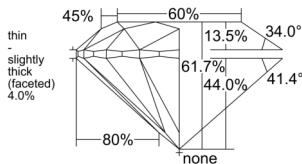

GIA®

FACSIMILE

GIA REPORT 7558090285

Verify this report at GIA.edu

GIA NATURAL DIAMOND DOSSIER®

April 23, 2026
GIA Report Number 7558090285
Shape and Cutting Style ..... Round Brilliant
Measurements ..... 4.91 - 4.93 x 3.03 mm

GRADING RESULTS

Carat Weight ..... 0.45 carat
Color Grade I
Clarity Grade VS1
Cut Grade ..... Excellent

ADDITIONAL GRADING INFORMATION

Polish ..... Excellent
Symmetry ..... Excellent
Fluorescence ..... None
Clarity Characteristics..... Cloud, Pinpoint, Indented Natural
Inspection(s): GIA 7558090285

PROPORTIONS

GRADING SCALES

GIA COLOR SCALE

COLORESS	D
	E
	F
	G
	H
	I
	J
NEAR COLORESS	K
	L
FANIT	M
	N
	O
	P
	Q
VERY LIGHT	R
	S
	T
	U
	V
	W
	X
	Y
LIGHT	Z

GIA CLARITY SCALE

FLAWLESS	VERY VERY SLIGHTLY INCLUDED	VS₁	VS₂	VS₁	VS₂	SI₁	SI₂	I₁	I₂	I₃											
											FLAWLESS	INTERNALLY FLAWLESS	VVS₁	VVS₂	VS₁	VS₂	SI₁	SI₂	I₁	I₂	I₃

GIA CUT SCALE

EXCELLENT
VERY GOOD
GOOD
FAIR
POOR