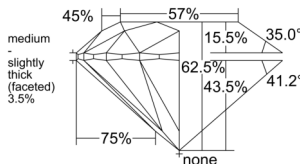

GIA®

FACSIMILE

GIA REPORT

7558091682

Verify this report at GIA.edu

GIA NATURAL DIAMOND DOSSIER®

April 23, 2026
GIA Report Number 7558091682
Shape and Cutting Style ..... Round Brilliant
Measurements ..... 4.70 - 4.73 x 2.95 mm

GRADING RESULTS

Carat Weight ..... 0.40 carat
Color Grade I
Clarity Grade VVS2
Cut Grade ..... Excellent

ADDITIONAL GRADING INFORMATION

Polish ..... Excellent
Symmetry ..... Excellent
Fluorescence ..... Faint
Clarity Characteristics..... Needle, Pinpoint, Feather
Inscription(s): GIA 7558091682

PROPORTIONS

Profile to actual proportions