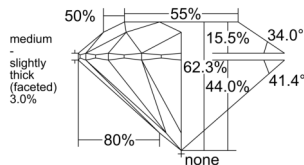

GIA®

FACSIMILE

GIA REPORT

7558113894

Verify this report at GIA.edu

GIA NATURAL DIAMOND DOSSIER®

May 02, 2026
GIA Report Number 7558113894
Shape and Cutting Style ..... Round Brilliant
Measurements ..... 4.35 - 4.36 x 2.71 mm

GRADING RESULTS

Carat Weight ..... 0.31 carat
Color Grade ..... E
Clarity Grade VS2
Cut Grade ..... Excellent

ADDITIONAL GRADING INFORMATION

Polish ..... Excellent
Symmetry ..... Excellent
Fluorescence ..... None
Clarity Characteristics ..... Cloud
Inscription(s): GIA 7558113894

PROPORTIONS

GRADING SCALES

GIA COLOR SCALE

COLORESS	D
	E
	F
	G
	H
	I
	J
NEAR COLORESS	K
	L
Faint	M
	N
	O
	P
VERY LIGHT	Q
	R
	S
	T
	U
	V
Light	W
	X
	Y
	Z

GIA CLARITY SCALE

FLAWLESS	INTERNAL FLAWLESS	
		FLAWLESS
VERY VERY SLIGHTLY INCLUDED	VVS₁	
	VVS₂	
VERY SLIGHTLY INCLUDED	VS₁	
	VS₂	
SLIGHTLY INCLUDED	SI₁	
	SI₂	
INCLUDED	I₁	
	I₂	
	I₃	

GIA CUT SCALE

EXCELLENT	
	VERY GOOD
GOOD	
FAIR	
POOR