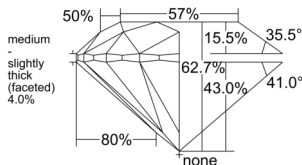

GIA®

FACSIMILE

GIA REPORT

7558122041

Verify this report at GIA.edu

GIA NATURAL DIAMOND DOSSIER®

April 27, 2026
GIA Report Number 7558122041
Shape and Cutting Style ..... Round Brilliant
Measurements ..... 4.87 - 4.89 x 3.06 mm

GRADING RESULTS

Carat Weight ..... 0.45 carat
Color Grade ..... J
Clarity Grade VS1
Cut Grade ..... Excellent

ADDITIONAL GRADING INFORMATION

Polish ..... Excellent
Symmetry ..... Excellent
Fluorescence ..... None
Clarity Characteristics ..... Needle
Inscription(s): GIA 7558122041

PROPORTIONS

Profile to actual proportions