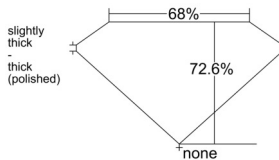

GIA®

FACSIMILE

GIA REPORT

7558123381

Verify this report at GIA.edu

GIA NATURAL DIAMOND DOSSIER®

April 25, 2026
GIA Report Number 7558123381
Shape and Cutting Style ..... Square Modified Brilliant
Measurements ..... 3.78 x 3.76 x 2.73 mm

GRADING RESULTS

Carat Weight ..... 0.32 carat
Color Grade ..... E
Clarity Grade VVS1

ADDITIONAL GRADING INFORMATION

Polish ..... Excellent
Symmetry ..... Very Good
Fluorescence ..... None
Clarity Characteristics ..... Pinpoint
Inscription(s): GIA 7558123381

PROPORTIONS

Profile not to actual proportions

GRADING SCALES

GIA COLOR SCALE		GIA CLARITY SCALE			
COLORLESS	D	VERY VERY SLIGHTLY INCLUDED	FLAWLESS		
	E		INTERNALLY FLAWLESS		
	F	VERY SLIGHTLY INCLUDED	VVS₁		
	G		VVS₂		
	H		VS₁		
	NEAR COLORLESS	I	SLIGHTLY INCLUDED	VS₂	
		J		SI₁	
		FAINT	K	INCLUDED	SI₂
			L		I₁
			M		I₂
VERT LIGHT	N		INCLUDED	I₃	
	O				
	P				
	Q				
	R				
	S				
LIGHT	T				
	U				
	V				
	W				
	X				
Y					
Z