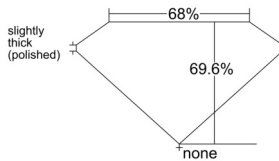

GIA®

FACSIMILE

GIA REPORT

7558148157

Verify this report at GIA.edu

GIA NATURAL DIAMOND DOSSIER®

April 30, 2026
GIA Report Number 7558148157
Shape and Cutting Style ..... **Cut-Cornered Rectangular Modified Brilliant**
Measurements ..... 5.27 x 3.93 x 2.73 mm

GRADING RESULTS

Carat Weight ..... 0.50 carat
Color Grade ..... E
Clarity Grade VS1

ADDITIONAL GRADING INFORMATION

Polish ..... Excellent
Symmetry ..... Excellent
Fluorescence ..... Faint
Clarity Characteristics..... Crystal, Pinpoint
Inscription(s): GIA 7558148157

PROPORTIONS

Profile not to actual proportions

GRADING SCALES

GIA COLOR SCALE		GIA CLARITY SCALE			
COLORLESS	D	VERY VERY SLIGHTLY INCLUDED	FLAWLESS		
	E		INTERNALLY FLAWLESS		
	F	VERY SLIGHTLY INCLUDED	VS₁		
	G		VS₂		
	H		VS₁		
	NEAR COLORLESS	I	SLIGHTLY INCLUDED	VS₂	
		J		SI₁	
		FAINT	K	INCLUDED	SI₂
			L		I₁
			M		I₂
VERT LIGHT	N	LIGHT	I₃		
	O				
	P				
	Q				
	R				
	S				
	T				
LIGHT	U				
	V				
	W				
	X				
Y					
Z