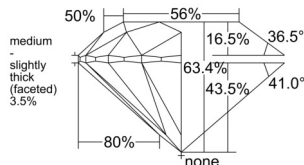

GIA®

FACSIMILE

GIA REPORT

7558149884

Verify this report at GIA.edu

GIA NATURAL DIAMOND DOSSIER®

April 29, 2026

GIA Report Number 7558149884

Shape and Cutting Style ..... Round Brilliant

Measurements ..... 4.64 - 4.67 x 2.95 mm

GRADING RESULTS

Carat Weight ..... 0.40 carat

Color Grade ..... E

Clarity Grade VS1

Cut Grade ..... Excellent

ADDITIONAL GRADING INFORMATION

Polish ..... Excellent

Symmetry ..... Excellent

Fluorescence ..... Medium Blue

Clarity Characteristics..... Feather, Cloud, Indented Natural

Inscription(s): GIA 7558149884

PROPORTIONS

Profile to actual proportions