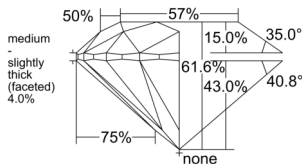

GIA®

FACSIMILE

GIA REPORT 7558152552

Verify this report at GIA.edu

GIA NATURAL DIAMOND DOSSIER®

May 03, 2026
GIA Report Number 7558152552
Shape and Cutting Style ..... Round Brilliant
Measurements ..... 5.11 - 5.12 x 3.15 mm

GRADING RESULTS

Carat Weight ..... 0.51 carat
Color Grade I
Clarity Grade VS1
Cut Grade ..... Excellent

ADDITIONAL GRADING INFORMATION

Polish ..... Excellent
Symmetry ..... Excellent
Fluorescence ..... None
Clarity Characteristics ..... Cloud, Needle
Inscription(s): GIA 7558152552

PROPORTIONS

GRADING SCALES

GIA COLOR SCALE

COLORED	D
	E
	F
	G
	H
	I
	J
NEAR COLORLESS	K
	L
FAIN	M
	N
	O
	P
VERY LIGHT	Q
	R
	S
	T
	U
	V
	W
	X
	Y
LIGHT	Z

GIA CLARITY SCALE

FLAWLESS	INTERNAL FLAWLESS	
		FLAWLESS
VERY VERY SLIGHTLY INCLUDED	VVS₁	
	VVS₂	
VERY SLIGHTLY INCLUDED	VS₁	
	VS₂	
SLIGHTLY INCLUDED	SI₁	
	SI₂	
INCLUDED	I₁	
	I₂	
	I₃	

GIA CUT SCALE

EXCELLENT
VERY GOOD
GOOD
FAIR
POOR