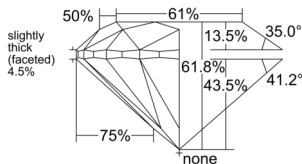

GIA®

FACSIMILE

GIA NATURAL DIAMOND DOSSIER®

April 30, 2026
GIA Report Number 7558155041
Shape and Cutting Style ..... Round Brilliant
Measurements ..... 5.62 - 5.67 x 3.49 mm

GRADING RESULTS

Carat Weight ..... 0.70 carat
Color Grade ..... G
Clarity Grade S11
Cut Grade ..... Excellent

ADDITIONAL GRADING INFORMATION

Polish ..... Excellent
Symmetry ..... Excellent
Fluorescence ..... None
Clarity Characteristics..... Crystal, Cloud, Feather
Inspection(s): GIA 7558155041

GIA REPORT 7558155041

Verify this report at GIA.edu

PROPORTIONS

Profile to actual proportions