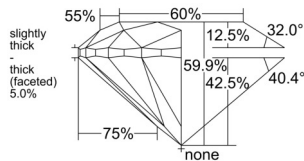

GIA®

FACSIMILE

GIA REPORT

7558161568

Verify this report at GIA.edu

GIA NATURAL DIAMOND DOSSIER®

May 07, 2026
GIA Report Number 7558161568
Shape and Cutting Style ..... Round Brilliant
Measurements ..... 4.71 - 4.76 x 2.84 mm

GRADING RESULTS

Carat Weight ..... 0.40 carat
Color Grade ..... F
Clarity Grade S11
Cut Grade ..... Good

ADDITIONAL GRADING INFORMATION

Polish ..... Excellent
Symmetry ..... Very Good
Fluorescence ..... Medium Blue
Clarity Characteristics ..... Crystal
Inscription(s): GIA 7558161568

PROPORTIONS

Profile to actual proportions

GRADING SCALES

GIA COLOR SCALE	GIA CLARITY SCALE	GIA CUT SCALE	
D	FLAWLESS	EXCELLENT	
E	INTERNALLY FLAWLESS		
F		VVS₁	VERY GOOD
G	VVS₂		
H	VS₁	GOOD	
I	VS₂		
J	S1₁	FAIR	
K	S1₂		
L	I₁	POOR	
M	I₂		
N	I₃		
O			
P			
Q			
R			
S			
T			
U			
V			
W			
X			
Y			
Z