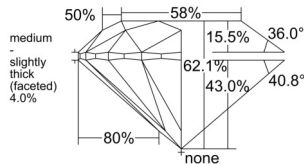

GIA®

FACSIMILE

GIA REPORT

7558163463

Verify this report at GIA.edu

GIA NATURAL DIAMOND DOSSIER®

May 07, 2026
GIA Report Number 7558163463
Shape and Cutting Style ..... Round Brilliant
Measurements ..... 5.05 - 5.08 x 3.15 mm

GRADING RESULTS

Carat Weight ..... 0.50 carat
Color Grade ..... E
Clarity Grade S11
Cut Grade ..... Excellent

ADDITIONAL GRADING INFORMATION

Polish ..... Excellent
Symmetry ..... Excellent
Fluorescence ..... None
Clarity Characteristics ..... Cloud, Crystal
Inscription(s): GIA 7558163463

PROPORTIONS

Profile to actual proportions

GRADING SCALES

GIA COLOR SCALE

COLORED	D
	E
	F
	G
	H
	I
	J
NEAR COLORLESS	K
	L
Faint	M
	N
	O
	P
Very Light	Q
	R
	S
	T
	U
	V
Light	W
	X
	Y
	Z

GIA CLARITY SCALE

FLAWLESS	INTERNAL FLAWLESS	VERY VERY SLIGHTLY INCLUDED	VERY SLIGHTLY INCLUDED	SLIGHTLY INCLUDED	INCLUDED	
						FLAWLESS
		VVS₁	VVS₂	VS₁	VS₂	
				S1₁	S1₂	
				I₁	I₂	
					I₃	

GIA CUT SCALE

EXCELLENT
VERY GOOD
GOOD
FAIR
POOR