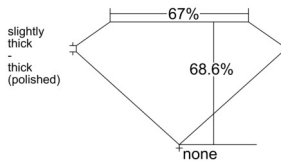

GIA®

FACSIMILE

GIA REPORT 7558164745

Verify this report at GIA.edu

GIA NATURAL DIAMOND DOSSIER®

May 04, 2026
GIA Report Number 7558164745
Shape and Cutting Style ..... **Cut-Cornered Rectangular Modified Brilliant**
Measurements ..... 6.07 x 4.37 x 2.99 mm

GRADING RESULTS

Carat Weight ..... 0.71 carat
Color Grade ..... D
Clarity Grade VS1

ADDITIONAL GRADING INFORMATION

Polish ..... Excellent
Symmetry ..... Very Good
Fluorescence ..... Medium Blue
Clarity Characteristics ..... Crystal, Pinpoint
Inscription(s): GIA 7558164745

PROPORTIONS

Profile not to actual proportions

GRADING SCALES

GIA COLOR SCALE		GIA CLARITY SCALE			
COLORLESS	D	VERY VERY SLIGHTLY INCLUDED	FLAWLESS		
	E		INTERNALLY FLAWLESS		
	F	VERY SLIGHTLY INCLUDED	VVS₁		
	G		VVS₂		
	H		VS₁		
	NEAR COLORLESS	I	SLIGHTLY INCLUDED	VS₂	
		J		SI₁	
		FAINT	K	INCLUDED	SI₂
			L		I₁
			M		I₂
VERT LIGHT	N	LIGHT	I₃		
	O				
	P				
	Q				
	R				
	S				
	T				
LIGHT	U				
	V				
	W				
	X				
Y					
Z