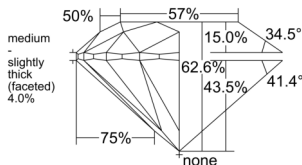

GIA®

FACSIMILE

GIA REPORT 7558185564

Verify this report at GIA.edu

GIA NATURAL DIAMOND DOSSIER®

May 05, 2026
GIA Report Number 7558185564
Shape and Cutting Style ..... Round Brilliant
Measurements ..... 5.38 - 5.42 x 3.38 mm

GRADING RESULTS

Carat Weight ..... 0.60 carat
Color Grade ..... E
Clarity Grade VS1
Cut Grade ..... Excellent

ADDITIONAL GRADING INFORMATION

Polish ..... Excellent
Symmetry ..... Excellent
Fluorescence ..... Faint
Clarity Characteristics..... Feather, Pinpoint, Needle
Inscription(s): GIA 7558185564

PROPORTIONS

Profile to actual proportions

GRADING SCALES

GIA COLOR SCALE	GIA CLARITY SCALE	GIA CUT SCALE	
D	FLAWLESS	EXCELLENT	
E	INTERNALLY FLAWLESS		
F		VVS₁	VERY GOOD
G	VVS₂		
H	VS₁	GOOD	
I	VS₂		
J	SI₁	FAIR	
K	SI₂		
L	I₁	POOR	
M			
N			
O	I₂		
P			
Q	I₃		
R			
S			
T			
U			
V			
W			
X			
Y			
Z