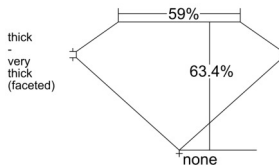

GIA®

FACSIMILE

GIA REPORT 7558186328

Verify this report at GIA.edu

GIA NATURAL DIAMOND DOSSIER®

May 06, 2026
GIA Report Number 7558186328
Shape and Cutting Style ..... Pear Brilliant
Measurements ..... 7.51 x 4.90 x 3.10 mm

GRADING RESULTS

Carat Weight ..... 0.70 carat
Color Grade ..... F
Clarity Grade VS1

ADDITIONAL GRADING INFORMATION

Polish ..... Excellent
Symmetry ..... Very Good
Fluorescence ..... Faint
Clarity Characteristics..... Crystal, Cloud, Pinpoint, Needle
Inscription(s): GIA 7558186328

PROPORTIONS

Profile not to actual proportions

GRADING SCALES

GIA COLOR SCALE		GIA CLARITY SCALE	
COLORLESS	D	VERY VERY SLIGHTLY INCLUDED	FLAWLESS
	E		INTERNALLY FLAWLESS
	F		VVS₁
	G		VVS₂
	H		VS₁
	I		VS₂
	J		SI₁
	K		SI₂
	L		I₁
	M		I₂
NEAR COLORLESS	N	SLIGHTLY INCLUDED	I₃
	O		
	P		
	Q		
FAINT	R	INCLUDED	
	S		
	T		
	U		
VERT LIGHT	V	LIGHT	
	W		
	X		
	Y		
Z