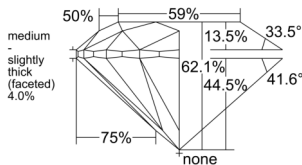

GIA®

FACSIMILE

GIA REPORT

7558190471

Verify this report at GIA.edu

GIA NATURAL DIAMOND DOSSIER®

May 07, 2026
GIA Report Number 7558190471
Shape and Cutting Style ..... Round Brilliant
Measurements ..... 6.18 - 6.23 x 3.85 mm

GRADING RESULTS

Carat Weight ..... 0.91 carat
Color Grade ..... F
Clarity Grade VS1
Cut Grade ..... Excellent

ADDITIONAL GRADING INFORMATION

Polish ..... Excellent
Symmetry ..... Excellent
Fluorescence ..... None
Clarity Characteristics ..... Crystal, Needle
Inscription(s): GIA 7558190471

PROPORTIONS

Profile to actual proportions