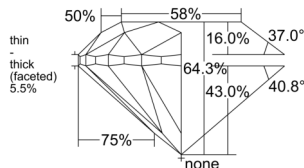

GIA®

FACSIMILE

GIA REPORT

7558197143

Verify this report at GIA.edu

GIA NATURAL DIAMOND DOSSIER®

May 07, 2026
GIA Report Number 7558197143
Shape and Cutting Style ..... Round Brilliant
Measurements ..... 5.50 - 5.56 x 3.56 mm

GRADING RESULTS

Carat Weight ..... 0.70 carat
Color Grade I
Clarity Grade VS2
Cut Grade ..... Very Good

ADDITIONAL GRADING INFORMATION

Polish ..... Excellent
Symmetry ..... Very Good
Fluorescence ..... None
Clarity Characteristics..... Crystal, Indented Natural
Inscription(s): GIA 7558197143

PROPORTIONS

GRADING SCALES

GIA COLOR SCALE

COLORESS	D
	E
	F
	G
	H
	I
	J
NEAR COLORESS	K
	L
FANIT	M
	N
	O
	P
VERY LIGHT	R
	S
	T
	U
	V
	W
	X
	Y
LIGHT	Z

GIA CLARITY SCALE

VERY VERY SLIGHTLY INCLUDED	FLAWLESS
	INTERNALLY FLAWLESS
VERY SLIGHTLY INCLUDED	VVS₁
	VVS₂
SLIGHTLY INCLUDED	VS₁
	VS₂
INCLUDED	SI₁
	SI₂
	I₁
	I₂
	I₃

GIA CUT SCALE

EXCELLENT
VERY GOOD
GOOD
FAIR
POOR