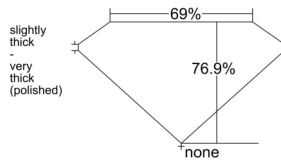

GIA®

FACSIMILE

GIA REPORT

7558198324

Verify this report at GIA.edu

GIA NATURAL DIAMOND DOSSIER®

May 06, 2026
GIA Report Number 7558198324
Shape and Cutting Style ..... Square Modified Brilliant
Measurements ..... 4.74 x 4.67 x 3.59 mm

GRADING RESULTS

Carat Weight ..... 0.70 carat
Color Grade ..... F
Clarity Grade VS2

ADDITIONAL GRADING INFORMATION

Polish ..... Excellent
Symmetry ..... Good
Fluorescence ..... Medium Blue
Clarity Characteristics..... Feather, Cloud, Crystal
Inscription(s): GIA 7558198324

PROPORTIONS

Profile not to actual proportions

GRADING SCALES

GIA COLOR SCALE		GIA CLARITY SCALE			
COLORLESS	D	VERY VERY SLIGHTLY INCLUDED	FLAWLESS		
	E		INTERNALLY FLAWLESS		
	F	VERY SLIGHTLY INCLUDED	VVS₁		
	G		VVS₂		
	H		VS₁		
	NEAR COLORLESS	I	SLIGHTLY INCLUDED	VS₂	
		J		SI₁	
		FAINT	K	INCLUDED	SI₂
			L		I₁
			M		I₂
VERT LIGHT	N	LIGHT	I₃		
	O				
	P				
	Q				
	R