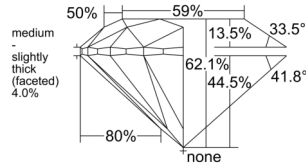

GIA®

FACSIMILE

GIA REPORT 7558202059

Verify this report at GIA.edu

GIA NATURAL DIAMOND DOSSIER®

May 09, 2026
GIA Report Number 7558202059
Shape and Cutting Style ..... Round Brilliant
Measurements ..... 4.45 - 4.47 x 2.77 mm

GRADING RESULTS

Carat Weight ..... 0.34 carat
Color Grade ..... H
Clarity Grade VS1
Cut Grade ..... Excellent

ADDITIONAL GRADING INFORMATION

Polish ..... Excellent
Symmetry ..... Excellent
Fluorescence ..... None
Clarity Characteristics ..... Feather, Pinpoint
Inscription(s): GIA 7558202059

PROPORTIONS

Profile to actual proportions