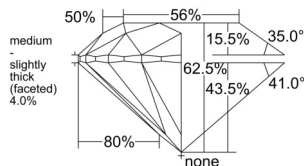

GIA®

FACSIMILE

GIA REPORT

7558204298

Verify this report at GIA.edu

GIA NATURAL DIAMOND DOSSIER®

May 09, 2026
GIA Report Number 7558204298
Shape and Cutting Style ..... Round Brilliant
Measurements ..... 4.71 - 4.74 x 2.95 mm

GRADING RESULTS

Carat Weight ..... 0.40 carat
Color Grade L
Clarity Grade VS2
Cut Grade ..... Excellent

ADDITIONAL GRADING INFORMATION

Polish ..... Excellent
Symmetry ..... Excellent
Fluorescence ..... None
Clarity Characteristics ..... Cloud, Crystal, Needle
Inscription(s): GIA 7558204298

PROPORTIONS

Profile to actual proportions

GRADING SCALES

GIA COLOR SCALE

COLORED	D
	E
	F
	G
	H
	I
	J
NEAR COLORLESS	K
	L
	M
Faint	N
	O
	P
	Q
	R
	S
	T
	U
	V
	W
	X
	Y
Light	Z

GIA CLARITY SCALE

FLAWLESS	INTERNAL FLAWLESS	VERY VERY SLIGHTLY INCLUDED	VERY SLIGHTLY INCLUDED	SLIGHTLY INCLUDED	INCLUDED	FLAWLESS
						EXCELLENT
VVS₁	VVS₂	VS₁	VS₂	SI₁	SI₂	VERY GOOD
						GOOD
I₁	I₂	I₃				FAIR
						POOR

GIA CUT SCALE

EXCELLENT
VERY GOOD
GOOD
FAIR
POOR