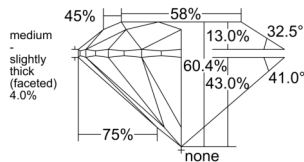

GIA®

FACSIMILE

GIA REPORT 7558204299

Verify this report at GIA.edu

GIA NATURAL DIAMOND DOSSIER®

May 09, 2026
GIA Report Number 7558204299
Shape and Cutting Style ..... Round Brilliant
Measurements ..... 4.35 - 4.37 x 2.63 mm

GRADING RESULTS

Carat Weight ..... 0.30 carat
Color Grade ..... J
Clarity Grade VVS2
Cut Grade ..... Excellent

ADDITIONAL GRADING INFORMATION

Polish ..... Excellent
Symmetry ..... Excellent
Fluorescence ..... None
Clarity Characteristics ..... Pinpoint, Cloud
Inscription(s): GIA 7558204299

PROPORTIONS

Profile to actual proportions

GRADING SCALES

GIA COLOR SCALE

COLORESS	D
	E
	F
	G
	H
	I
	J
NEAR COLORESS	K
	L
FAIN	M
	N
	O
	P
VERY LIGHT	Q
	R
	S
	T
	U
	V
	W
	X
	Y
LIGHT	Z

GIA CLARITY SCALE

	FLAWLESS
	INTERNALLY FLAWLESS
VERY VERY SLIGHTLY INCLUDED	VVS₁
	VVS₂
VERY SLIGHTLY INCLUDED	VS₁
	VS₂
SLIGHTLY INCLUDED	SI₁
	SI₂
	I₁
	I₂
INCLUDED	I₃

GIA CUT SCALE

	EXCELLENT
	VERY GOOD
	GOOD
	FAIR
	POOR