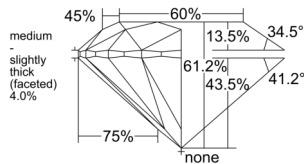

GIA®

FACSIMILE

GIA REPORT

7558204421

Verify this report at GIA.edu

GIA NATURAL DIAMOND DOSSIER®

May 09, 2026
GIA Report Number 7558204421
Shape and Cutting Style ..... Round Brilliant
Measurements ..... 4.28 - 4.31 x 2.63 mm

GRADING RESULTS

Carat Weight ..... 0.30 carat
Color Grade ..... K
Clarity Grade VS2
Cut Grade ..... Excellent

ADDITIONAL GRADING INFORMATION

Polish ..... Excellent
Symmetry ..... Excellent
Fluorescence ..... None
Clarity Characteristics ..... Crystal
Inscription(s): GIA 7558204421

PROPORTIONS

Profile to actual proportions

GRADING SCALES

GIA COLOR SCALE

COLORLESS	D
	E
	F
	G
	H
	I
	J
NEAR COLORLESS	K
	L
Faint	M
	N
	O
	P
	Q
Very Light	R
	S
	T
	U
	V
	W
	X
	Y
Light	Z

GIA CLARITY SCALE

FLAWLESS	VERY VERY SLIGHTLY INCLUDED	VS₁	VS₂	VS₁	VS₂	SI₁	SI₂	I₁	I₂	I₃					
											FLAWLESS	INTERNALLY FLAWLESS	VERY SLIGHTLY INCLUDED	SLIGHTLY INCLUDED	INCLUDED

GIA CUT SCALE

EXCELLENT
VERY GOOD
GOOD
FAIR
POOR