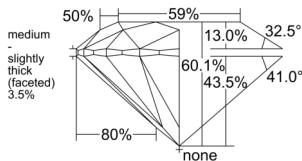

GIA®

FACSIMILE

GIA REPORT

7558205318

Verify this report at GIA.edu

GIA NATURAL DIAMOND DOSSIER®

May 08, 2026
GIA Report Number 7558205318
Shape and Cutting Style ..... Round Brilliant
Measurements ..... 5.14 - 5.18 x 3.10 mm

GRADING RESULTS

Carat Weight ..... 0.50 carat
Color Grade ..... H
Clarity Grade VS1
Cut Grade ..... Excellent

ADDITIONAL GRADING INFORMATION

Polish ..... Excellent
Symmetry ..... Excellent
Fluorescence ..... None
Clarity Characteristics..... Crystal, Feather, Pinpoint
Inscription(s): GIA 7558205318

PROPORTIONS

Profile to actual proportions