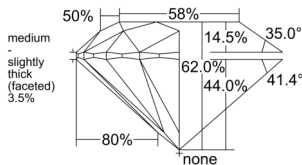

GIA®

FACSIMILE

GIA REPORT

7558207231

Verify this report at GIA.edu

GIA NATURAL DIAMOND DOSSIER®

May 09, 2026
GIA Report Number 7558207231
Shape and Cutting Style ..... Round Brilliant
Measurements ..... 5.12 - 5.14 x 3.18 mm

GRADING RESULTS

Carat Weight ..... 0.51 carat
Color Grade L
Clarity Grade VVS2
Cut Grade ..... Excellent

ADDITIONAL GRADING INFORMATION

Polish ..... Excellent
Symmetry ..... Excellent
Fluorescence ..... Faint
Clarity Characteristics ..... Cloud, Feather, Pinpoint
Inscription(s): GIA 7558207231

PROPORTIONS

Profile to actual proportions