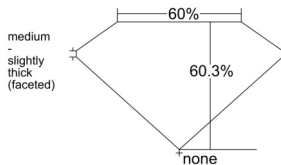

GIA®

FACSIMILE

GIA REPORT 7558207324

Verify this report at GIA.edu

GIA NATURAL DIAMOND DOSSIER®

May 08, 2026
GIA Report Number 7558207324
Shape and Cutting Style ..... Heart Brilliant
Measurements ..... 5.11 x 5.94 x 3.58 mm

GRADING RESULTS

Carat Weight ..... 0.61 carat
Color Grade ..... E
Clarity Grade VVS1

ADDITIONAL GRADING INFORMATION

Polish ..... Excellent
Symmetry ..... Excellent
Fluorescence ..... None
Clarity Characteristics ..... Pinpoint, Feather
Inscription(s): GIA 7558207324

PROPORTIONS

Profile not to actual proportions

GRADING SCALES

GIA COLOR SCALE		GIA CLARITY SCALE	
COLORLESS	D	VERY VERY SLIGHTLY INCLUDED	FLAWLESS
	E		INTERNALLY FLAWLESS
	F		VVS₁
	G		VVS₂
	H		VS₁
	I		VS₂
	J		SI₁
	K		SI₂
	L		I₁
	M		I₂
NEAR COLORLESS	N	SLIGHTLY INCLUDED	I₃
	O		
	P		
	Q		
FAINT	R		
	S		
	T		
	U		
VERT LIGHT	V		
	W		
	X		
	Y		
LIGHT	Z