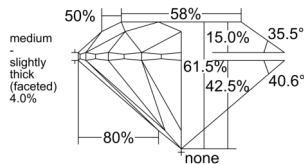

GIA®

FACSIMILE

GIA REPORT

7558209014

Verify this report at GIA.edu

GIA NATURAL DIAMOND DOSSIER®

May 09, 2026
GIA Report Number 7558209014
Shape and Cutting Style ..... Round Brilliant
Measurements ..... 4.31 - 4.33 x 2.66 mm

GRADING RESULTS

Carat Weight ..... 0.30 carat
Color Grade L
Clarity Grade VVS2
Cut Grade ..... Excellent

ADDITIONAL GRADING INFORMATION

Polish ..... Excellent
Symmetry ..... Excellent
Fluorescence ..... None
Clarity Characteristics ..... Pinpoint
Inscription(s): GIA 7558209014

PROPORTIONS

Profile to actual proportions