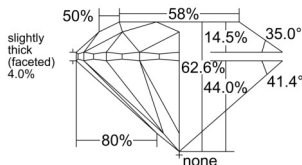

GIA®

FACSIMILE

GIA REPORT 7558209741

Verify this report at GIA.edu

GIA NATURAL DIAMOND DOSSIER®

May 08, 2026
GIA Report Number 7558209741
Shape and Cutting Style ..... Round Brilliant
Measurements ..... 4.53 - 4.54 x 2.84 mm

GRADING RESULTS

Carat Weight ..... 0.36 carat
Color Grade ..... D
Clarity Grade VVS2
Cut Grade ..... Excellent

ADDITIONAL GRADING INFORMATION

Polish ..... Excellent
Symmetry ..... Excellent
Fluorescence ..... Medium Blue
Clarity Characteristics..... Needle, Pinpoint
Inscription(s): GIA 7558209741

PROPORTIONS

Profile to actual proportions

GRADING SCALES

GIA COLOR SCALE	GIA CLARITY SCALE	GIA CUT SCALE	
D	FLAWLESS	EXCELLENT	
E	INTERNALLY FLAWLESS		
F		VVS₁	VERY GOOD
G	VVS₂		
H	VS₁	GOOD	
I	VS₂		
J	SI₁	FAIR	
K	SI₂		
L	I₁	POOR	
M	I₂		
N	I₃		
O			
P			
Q			
R			
S			
T			
U			
V			
W			
X			
Y			
Z