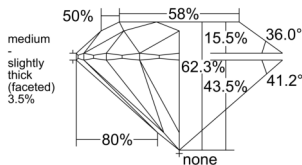

GIA®

FACSIMILE

GIA REPORT

7558216644

Verify this report at GIA.edu

GIA NATURAL DIAMOND DOSSIER®

May 11, 2026
GIA Report Number 7558216644
Shape and Cutting Style ..... Round Brilliant
Measurements ..... 4.85 - 4.88 x 3.04 mm

GRADING RESULTS

Carat Weight ..... 0.44 carat
Color Grade ..... K
Clarity Grade VS1
Cut Grade ..... Excellent

ADDITIONAL GRADING INFORMATION

Polish ..... Excellent
Symmetry ..... Excellent
Fluorescence ..... None
Clarity Characteristics ..... Feather, Pinpoint
Inscription(s): GIA 7558216644

PROPORTIONS

GRADING SCALES

GIA COLOR SCALE	GIA CLARITY SCALE	GIA CUT SCALE
COLOURLESS	FLAWLESS	EXCELLENT
D	FLAWLESS	
E	INTERNALLY FLAWLESS	VERY GOOD
F	VVS₁	
G	VVS₂	GOOD
H	VS₁	
I	VS₂	FAIR
J	SI₁	
K	SI₂	POOR
L	I₁	
M	I₂	
N	I₃	
O		
P		
Q		
R		
S		
T		
U		
V		
W		
X		
Y		
Z