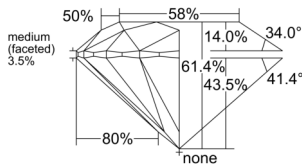

GIA®

FACSIMILE

GIA REPORT 7558218931

Verify this report at GIA.edu

GIA NATURAL DIAMOND DOSSIER®

May 09, 2026
GIA Report Number 7558218931
Shape and Cutting Style ..... Round Brilliant
Measurements ..... 4.37 - 4.40 x 2.69 mm

GRADING RESULTS

Carat Weight ..... 0.31 carat
Color Grade ..... F
Clarity Grade VS1
Cut Grade ..... Excellent

ADDITIONAL GRADING INFORMATION

Polish ..... Excellent
Symmetry ..... Excellent
Fluorescence ..... None
Clarity Characteristics ..... Cloud, Feather, Pinpoint
Inscription(s): GIA 7558218931

PROPORTIONS

Profile to actual proportions