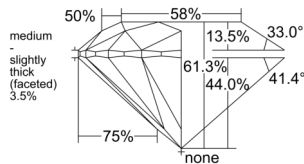

GIA®

FACSIMILE

GIA REPORT 7558222524

Verify this report at GIA.edu

GIA NATURAL DIAMOND DOSSIER®

May 11, 2026
GIA Report Number 7558222524
Shape and Cutting Style ..... Round Brilliant
Measurements ..... 4.33 - 4.36 x 2.66 mm

GRADING RESULTS

Carat Weight ..... 0.30 carat
Color Grade ..... F
Clarity Grade VVS1
Cut Grade ..... Excellent

ADDITIONAL GRADING INFORMATION

Polish ..... Excellent
Symmetry ..... Very Good
Fluorescence ..... None
Clarity Characteristics ..... Pinpoint, Cavity
Inscription(s): GIA 7558222524

PROPORTIONS

Profile to actual proportions

GRADING SCALES

GIA COLOR SCALE

COLORESS	D
	E
	F
	G
	H
	I
	J
NEAR COLORESS	K
	L
FANIT	M
	N
	O
	P
	R
	S
	T
	U
	V
	W
	X
	Y
LIGHT	Z

GIA CLARITY SCALE

VERY VERY SLIGHTLY INCLUDED	FLAWLESS
	INTERNALLY FLAWLESS
VERY SLIGHTLY INCLUDED	VVS₁
	VVS₂
SLIGHTLY INCLUDED	VS₁
	VS₂
INCLUDED	SI₁
	SI₂
	I₁
	I₂
	I₃

GIA CUT SCALE

EXCELLENT
VERY GOOD
GOOD
FAIR
POOR