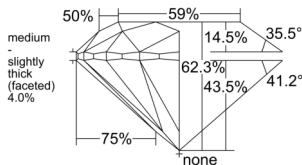

GIA®

FACSIMILE

GIA REPORT 7558227004

Verify this report at GIA.edu

GIA NATURAL DIAMOND DOSSIER®

May 11, 2026
GIA Report Number 7558227004
Shape and Cutting Style ..... Round Brilliant
Measurements ..... 4.27 - 4.30 x 2.67 mm

GRADING RESULTS

Carat Weight ..... 0.30 carat
Color Grade ..... E
Clarity Grade VS2
Cut Grade ..... Excellent

ADDITIONAL GRADING INFORMATION

Polish ..... Excellent
Symmetry ..... Excellent
Fluorescence ..... None
Clarity Characteristics ..... Feather, Cavity
Inscription(s): GIA 7558227004

PROPORTIONS

GRADING SCALES

GIA COLOR SCALE	GIA CLARITY SCALE	GIA CUT SCALE	
D	FLAWLESS	EXCELLENT	
E	INTERNALLY FLAWLESS		
F		VVS₁	VERY GOOD
G	VVS₂		
H	VS₁	GOOD	
I	VS₂		
J	SI₁	FAIR	
K	SI₂		
L	I₁	POOR	
M	I₂		
N	I₃		
O			
P			
Q			
R			
S			
T			
U			
V			
W			
X			
Y			
Z