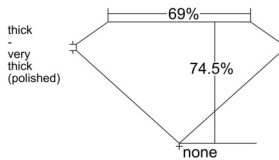

GIA®

FACSIMILE

GIA REPORT 7558228363

Verify this report at GIA.edu

GIA NATURAL DIAMOND DOSSIER®

May 11, 2026
GIA Report Number 7558228363
Shape and Cutting Style ..... Square Modified Brilliant
Measurements ..... 4.28 x 4.21 x 3.14 mm

GRADING RESULTS

Carat Weight ..... 0.50 carat
Color Grade ..... E
Clarity Grade VVS1

ADDITIONAL GRADING INFORMATION

Polish ..... Excellent
Symmetry ..... Very Good
Fluorescence ..... Faint
Clarity Characteristics ..... Cavity
Inscription(s): GIA 7558228363

PROPORTIONS

Profile not to actual proportions

GRADING SCALES

GIA COLOR SCALE		GIA CLARITY SCALE			
COLORLESS	D	VERY VERY SLIGHTLY INCLUDED	FLAWLESS		
	E		INTERNALLY FLAWLESS		
	F	VERY SLIGHTLY INCLUDED	VVS₁		
	G		VVS₂		
	H		VS₁		
	NEAR COLORLESS	I	SLIGHTLY INCLUDED	VS₂	
		J		SI₁	
		FAINT	K	INCLUDED	SI₂
			L		I₁
			M		I₂
VERT LIGHT	N		INCLUDED	I₃	
	O				
	P				
	Q				
	R				
LIGHT	S				
	T				
	U				
	V				
	W				
	X				
	Y				
	Z