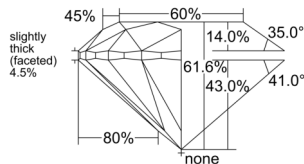

GIA®

FACSIMILE

GIA REPORT 7558231529

Verify this report at GIA.edu

GIA NATURAL DIAMOND DOSSIER®

May 11, 2026
GIA Report Number 7558231529
Shape and Cutting Style ..... Round Brilliant
Measurements ..... 4.69 - 4.72 x 2.90 mm

GRADING RESULTS

Carat Weight ..... 0.40 carat
Color Grade ..... D
Clarity Grade S11
Cut Grade ..... Excellent

ADDITIONAL GRADING INFORMATION

Polish ..... Excellent
Symmetry ..... Excellent
Fluorescence ..... Medium Blue
Clarity Characteristics ..... Cloud, Crystal
Inscription(s): GIA 7558231529

PROPORTIONS

Profile to actual proportions