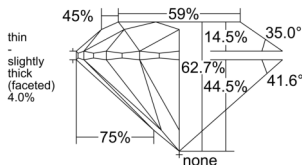

GIA®

FACSIMILE

GIA REPORT 7558233792

Verify this report at GIA.edu

GIA NATURAL DIAMOND DOSSIER®

May 11, 2026
GIA Report Number 7558233792
Shape and Cutting Style ..... Round Brilliant
Measurements ..... 5.35 - 5.38 x 3.36 mm

GRADING RESULTS

Carat Weight ..... 0.60 carat
Color Grade I
Clarity Grade VS2
Cut Grade ..... Excellent

ADDITIONAL GRADING INFORMATION

Polish ..... Excellent
Symmetry ..... Excellent
Fluorescence ..... None
Clarity Characteristics..... Crystal, Cloud, Feather
Inscription(s): GIA 7558233792

PROPORTIONS

Profile to actual proportions