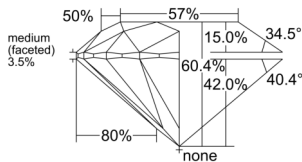

GIA®

FACSIMILE

GIA REPORT

7558242553

Verify this report at GIA.edu

GIA NATURAL DIAMOND DOSSIER®

May 14, 2026
GIA Report Number 7558242553
Shape and Cutting Style ..... Round Brilliant
Measurements ..... 4.76 - 4.78 x 2.88 mm

GRADING RESULTS

Carat Weight ..... 0.40 carat
Color Grade ..... K
Clarity Grade VVS1
Cut Grade ..... Very Good

ADDITIONAL GRADING INFORMATION

Polish ..... Excellent
Symmetry ..... Excellent
Fluorescence ..... Medium Blue
Clarity Characteristics ..... Indented Natural
Inscription(s): GIA 7558242553

PROPORTIONS

Profile to actual proportions

GRADING SCALES

GIA COLOR SCALE

COLORLESS	D
	E
	F
	G
	H
	I
	J
NEAR COLORLESS	K
	L
FAINT	M
	N
	O
	P
VERY LIGHT	Q
	R
	S
	T
	U
	V
	W
	X
	Y
LIGHT	Z

GIA CLARITY SCALE

FLAWLESS	VERY VERY SLIGHTLY INCLUDED	VVS₁	
			VVS₂
INTERNALLY FLAWLESS	VERY SLIGHTLY INCLUDED	VS₁	
		VS₂	
SLIGHTLY INCLUDED	INCLUDED	I₁	
		I₂	
		I₃	

GIA CUT SCALE

EXCELLENT	VERY GOOD	GOOD	FAIR	POOR