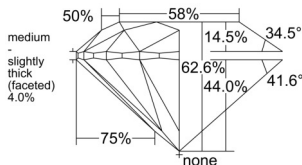

GIA®

FACSIMILE

GIA REPORT 7558243283

Verify this report at GIA.edu

GIA NATURAL DIAMOND DOSSIER®

May 14, 2026
GIA Report Number 7558243283
Shape and Cutting Style ..... Round Brilliant
Measurements ..... 5.07 - 5.10 x 3.18 mm

GRADING RESULTS

Carat Weight ..... 0.50 carat
Color Grade L
Clarity Grade VVS1
Cut Grade ..... Excellent

ADDITIONAL GRADING INFORMATION

Polish ..... Excellent
Symmetry ..... Excellent
Fluorescence ..... Faint
Clarity Characteristics..... Pinpoint, Feather, Indented Natural
Inscription(s): GIA 7558243283

PROPORTIONS

Profile to actual proportions

GRADING SCALES

GIA COLOR SCALE	GIA CLARITY SCALE	GIA CUT SCALE
COLORESS	FLAWLESS	EXCELLENT
D	FLAWLESS	
E	INTERNALLY FLAWLESS	VERY GOOD
F	VVS₁	
G	VVS₂	GOOD
H	VS₁	
I	VS₂	FAIR
J	SI₁	
K	SI₂	POOR
L	I₁	
M	I₂	
N	I₃	
O		
P		
Q		
R		
S		
T		
U		
V		
W		
X		
Y		
Z