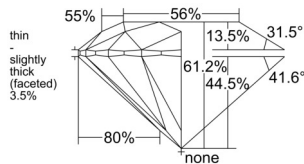

GIA®

FACSIMILE

GIA REPORT

7558244463

Verify this report at GIA.edu

GIA NATURAL DIAMOND DOSSIER®

May 13, 2026
GIA Report Number 7558244463
Shape and Cutting Style ..... Round Brilliant
Measurements ..... 5.13 - 5.18 x 3.15 mm

GRADING RESULTS

Carat Weight ..... 0.50 carat
Color Grade ..... F
Clarity Grade VS2
Cut Grade ..... Excellent

ADDITIONAL GRADING INFORMATION

Polish ..... Excellent
Symmetry ..... Very Good
Fluorescence ..... None
Clarity Characteristics..... Crystal, Cloud, Feather
Inscription(s): GIA 7558244463

PROPORTIONS

Profile to actual proportions

GRADING SCALES

GIA COLOR SCALE	GIA CLARITY SCALE	GIA CUT SCALE	
D	FLAWLESS	EXCELLENT	
E	INTERNALLY FLAWLESS		
F		VVS₁	VERY GOOD
G	VVS₂		
H	VS₁	GOOD	
I	VS₂		
J	SI₁	FAIR	
K	SI₂		
L	I₁	POOR	
M	I₂		
N	I₃		
O			
P			
Q			
R			
S			
T			
U			
V			
W			
X			
Y			
Z