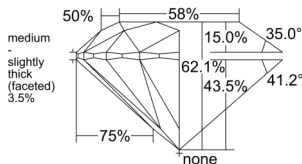

GIA®

FACSIMILE

GIA NATURAL DIAMOND DOSSIER®

May 13, 2026
GIA Report Number 7558247476
Shape and Cutting Style ..... Round Brilliant
Measurements ..... 5.06 - 5.10 x 3.16 mm

GRADING RESULTS

Carat Weight ..... 0.50 carat
Color Grade ..... K
Clarity Grade VVS1
Cut Grade ..... Excellent

ADDITIONAL GRADING INFORMATION

Polish ..... Excellent
Symmetry ..... Excellent
Fluorescence ..... Strong Blue
Clarity Characteristics ..... Pinpoint, Feather
Inscription(s): GIA 7558247476

GIA REPORT 7558247476

Verify this report at GIA.edu

PROPORTIONS

Profile to actual proportions