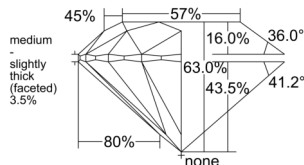

GIA®

FACSIMILE

GIA REPORT

7558250061

Verify this report at GIA.edu

GIA NATURAL DIAMOND DOSSIER®

May 15, 2026
GIA Report Number 7558250061
Shape and Cutting Style ..... Round Brilliant
Measurements ..... 5.65 - 5.67 x 3.56 mm

GRADING RESULTS

Carat Weight ..... 0.70 carat
Color Grade L
Clarity Grade S11
Cut Grade ..... Excellent

ADDITIONAL GRADING INFORMATION

Polish ..... Excellent
Symmetry ..... Excellent
Fluorescence ..... Faint
Clarity Characteristics ..... Crystal
Inscription(s): GIA 7558250061

PROPORTIONS

Profile to actual proportions