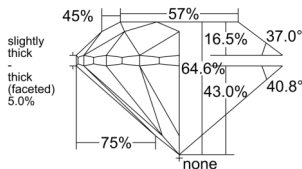

GIA®

FACSIMILE

GIA REPORT 7558253741

Verify this report at GIA.edu

GIA NATURAL DIAMOND DOSSIER®

May 13, 2026
GIA Report Number 7558253741
Shape and Cutting Style ..... Round Brilliant
Measurements ..... 5.98 - 6.06 x 3.89 mm

GRADING RESULTS

Carat Weight ..... 0.90 carat
Color Grade ..... H
Clarity Grade VS1
Cut Grade ..... Very Good

ADDITIONAL GRADING INFORMATION

Polish ..... Excellent
Symmetry ..... Very Good
Fluorescence ..... Medium Blue
Clarity Characteristics.... Crystal, Cloud, Indented Natural, Needle
Inscription(s): GIA 7558253741

PROPORTIONS

Profile to actual proportions

GRADING SCALES

GIA COLOR SCALE	GIA CLARITY SCALE	GIA CUT SCALE	
D	FLAWLESS	EXCELLENT	
E	INTERNALLY FLAWLESS		
F		VVS₁	VERY GOOD
G	VVS₂		
H	VS₁	GOOD	
I	VS₂		
J	SI₁	FAIR	
K	SI₂		
L	I₁	POOR	
M	I₂		
N	I₃		
O			
P			
Q			
R			
S			
T			
U			
V			
W			
X			
Y			
Z